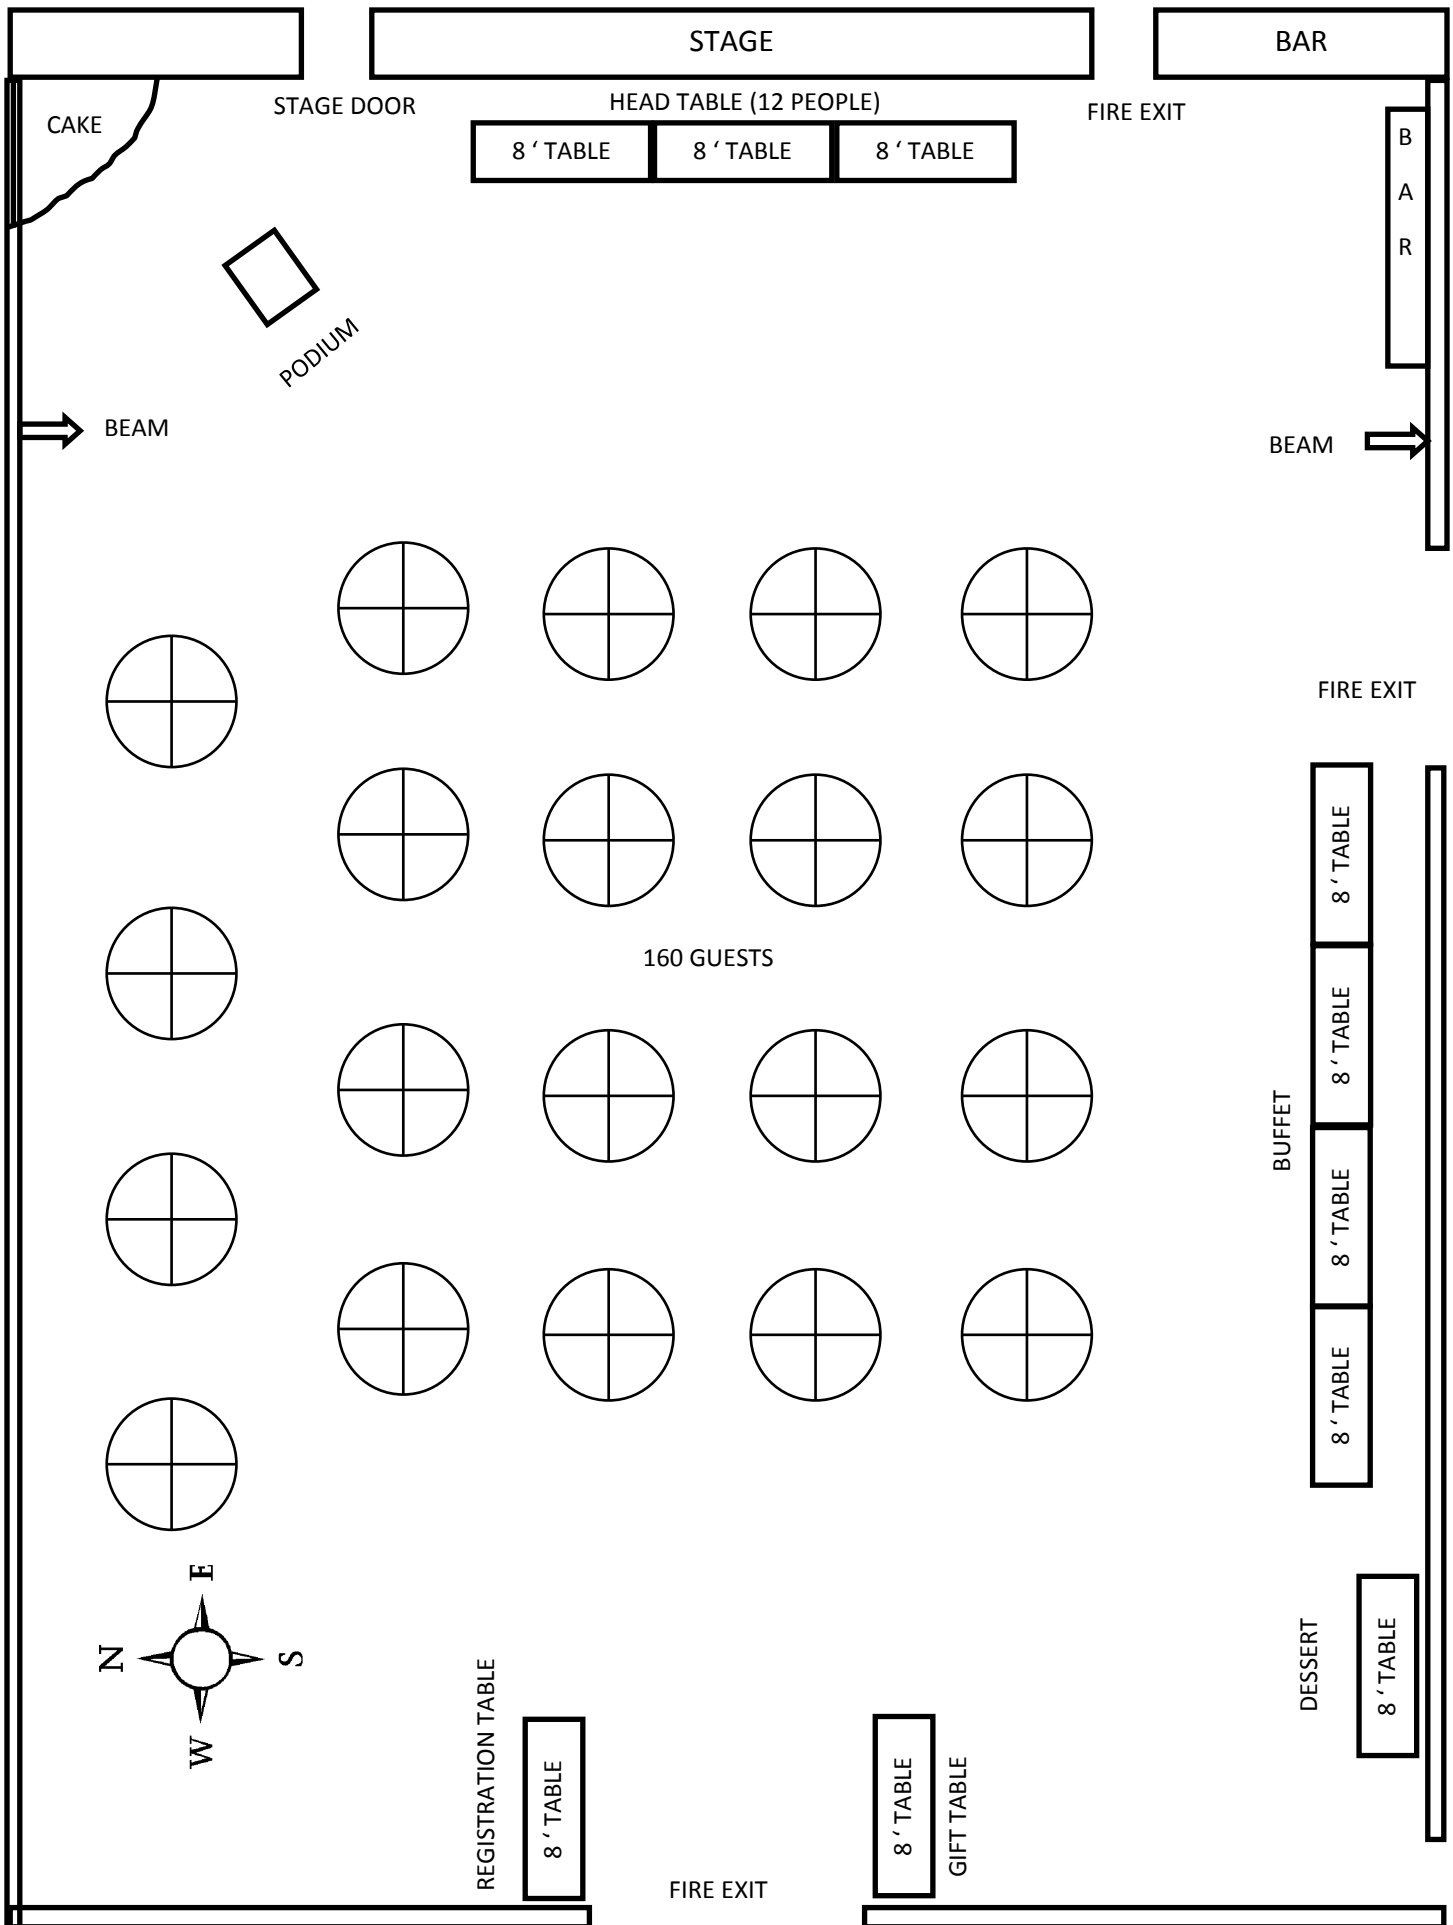

TOTAL SEATING 172 GUESTS (INCLUDING HEAD TABLE) 20 ROUNDS

STAGE

BAR

HEAD TABLE (12 PEOPLE)

8' TABLE

8' TABLE

8' TABLE

FIRE EXIT

B
A
R

CAKE

STAGE DOOR

PODIUM

BEAM

BEAM

FIRE EXIT

160 GUESTS

BUFFET

8' TABLE

8' TABLE

8' TABLE

8' TABLE

DESSERT

8' TABLE

REGISTRATION TABLE

8' TABLE

FIRE EXIT

8' TABLE

GIFT TABLE